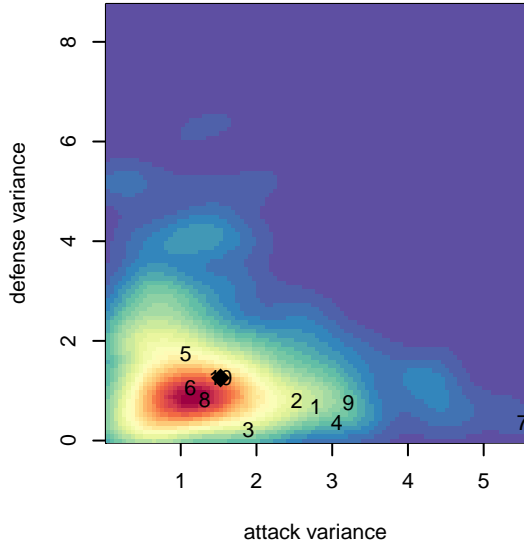

THUSC Selenium Black G04

Tualatin Hills United SC
 Tualatin Hills, OR
 G04 total strength=1410
 attack=9.45 defense=7.25
 fall league = PTT G04 Premier Red

alt names used:
 THUSC 04G Selenium 1
 THUSC SELENIUM 1
 TUALATIN HILLS UNITED THUSC SELENIUM
 THUSC Selenium 1

Venues played:
 2017 Nike Crossfire Challenge Gold Group U14
 2017 NW Champions Cup GIRLS 04
 2017 PTT G04 Premier Red
 2017 PacNW Winter Classic 2004 Premier 2

THUSC Selenium Black G04
 Dots are actual minus expected GF (blue circles) and GA (red triangles).
 Blue line is smoothed change in attack strength. Red is smoothed change in defense strength.

**attack and defense variance (black dot)
relative to other teams
and top 10 in region**

**attack and defense rating
relative to others at age
and all opponents in last 13 months**

Performance relative to 13 month average