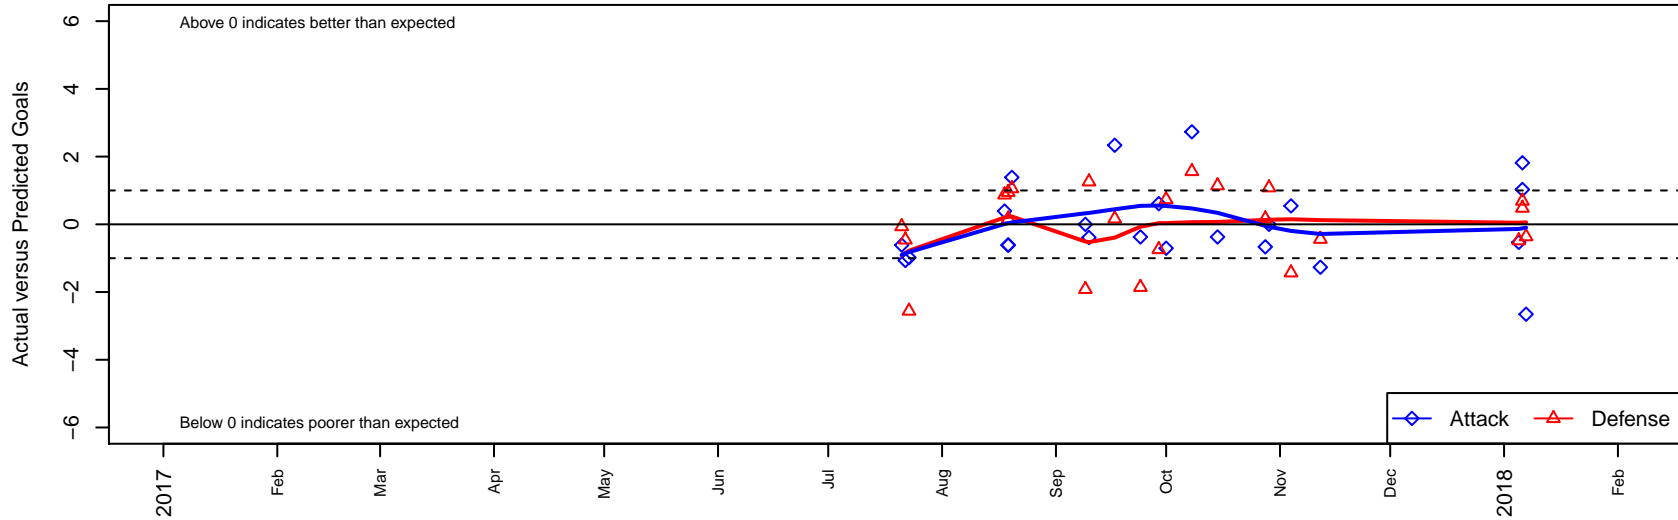

THUSC Selenium Black G04

Tualatin Hills United SC
 Tualatin Hills, OR
 G04 total strength=1410
 attack=9.45 defense=7.25
 fall league = PTT G04 Premier Red

alt names used:
 THUSC 04G Selenium 1
 THUSC SELENIUM 1
 TUALATIN HILLS UNITED THUSC SELENIUM
 THUSC Selenium 1

Venues played:
 2017 Nike Crossfire Challenge Gold Group U14
 2017 NW Champions Cup GIRLS 04
 2017 PTT G04 Premier Red
 2017 PacNW Winter Classic 2004 Premier 2

THUSC Selenium Black G04
 Dots are actual minus expected GF (blue circles) and GA (red triangles).
 Blue line is smoothed change in attack strength. Red is smoothed change in defense strength.

**attack and defense variance (black dot)
relative to other teams
and top 10 in region**

**attack and defense rating
relative to others at age
and all opponents in last 13 months**

Performance relative to 13 month average