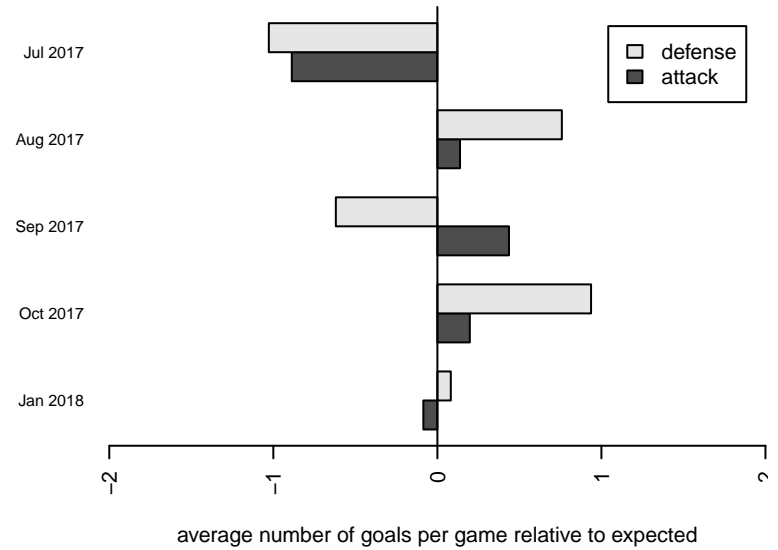

Performance relative to 13 month average