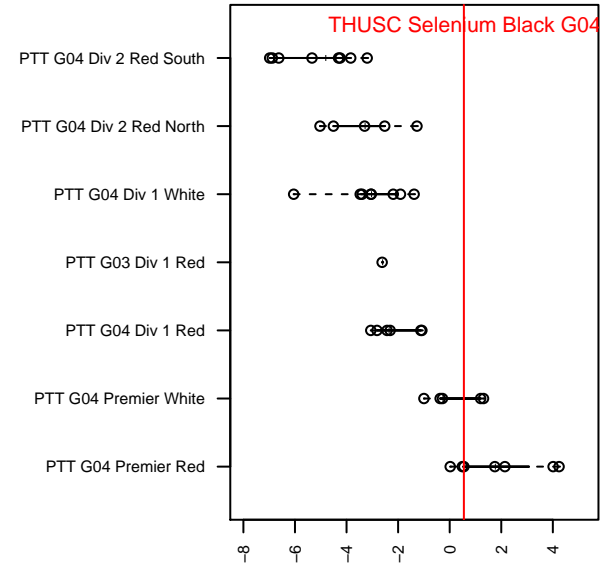

THUSC Selenium Black G04

Tualatin Hills United SC
 Tualatin Hills, OR
 G04 total strength=1410
 attack=9.45 defense=7.25
 fall league = PTT G04 Premier Red

alt names used:
 THUSC 04G Selenium 1
 THUSC SELENIUM 1
 TUALATIN HILLS UNITED THUSC SELENIUM
 THUSC Selenium 1

Venues played:
 2017 Nike Crossfire Challenge Gold Group U14
 2017 NW Champions Cup GIRLS 04
 2017 PTT G04 Premier Red
 2017 PacNW Winter Classic 2004 Premier 2

THUSC Selenium Black G04
 Dots are actual minus expected GF (blue circles) and GA (red triangles).
 Blue line is smoothed change in attack strength. Red is smoothed change in defense strength.

**attack and defense variance (black dot)
relative to other teams
and top 10 in region**

**attack and defense rating
relative to others at age
and all opponents in last 13 months**

Performance relative to 13 month average